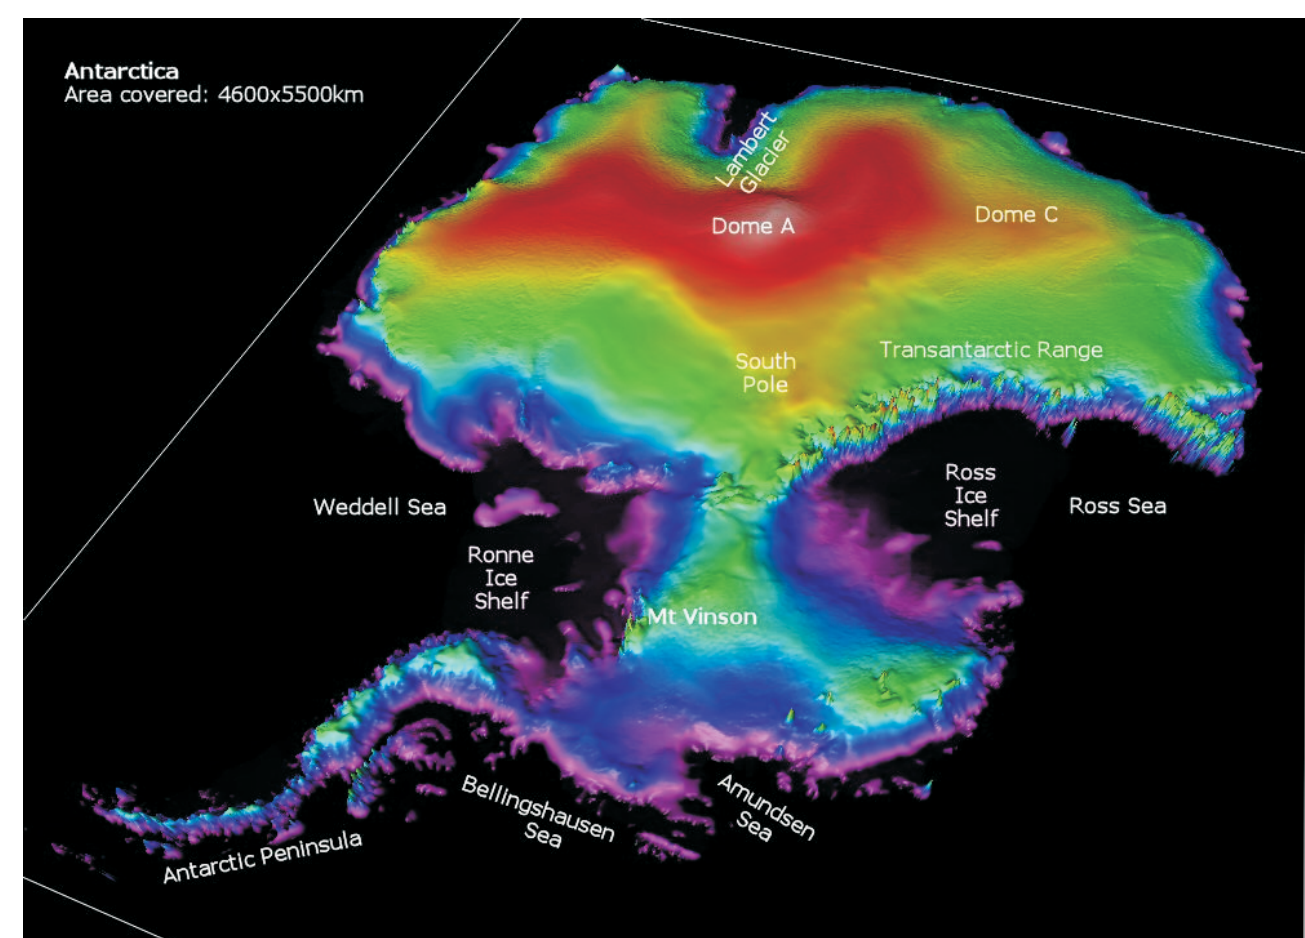

Next TOP: First Expedition to Mt. Vinson Antarctica by Human & Nature's Power only!

TOP_{to}TOP
GLOBAL CLIMATE EXPEDITION

7-Summits non-stop round-the-world
by human power and nature's force

VALDIVIA

BASE CAMP

BLUE WHALE PROJECT
(www.ballenazul.org)

PASO DE LOS 4 GLACIARES

GREY GLACIER

FITZ ROY

SOUTHERN PATAGONIA ICEFIELD

PERITO MORENO GLACIER

CHILOE ISLAND

SOUTHERN PATAGONIA ICEFIELD

Join us!

Info: www.toptotop.org

ANTARCTICA

SUMMIT OF MOUNT VINSON