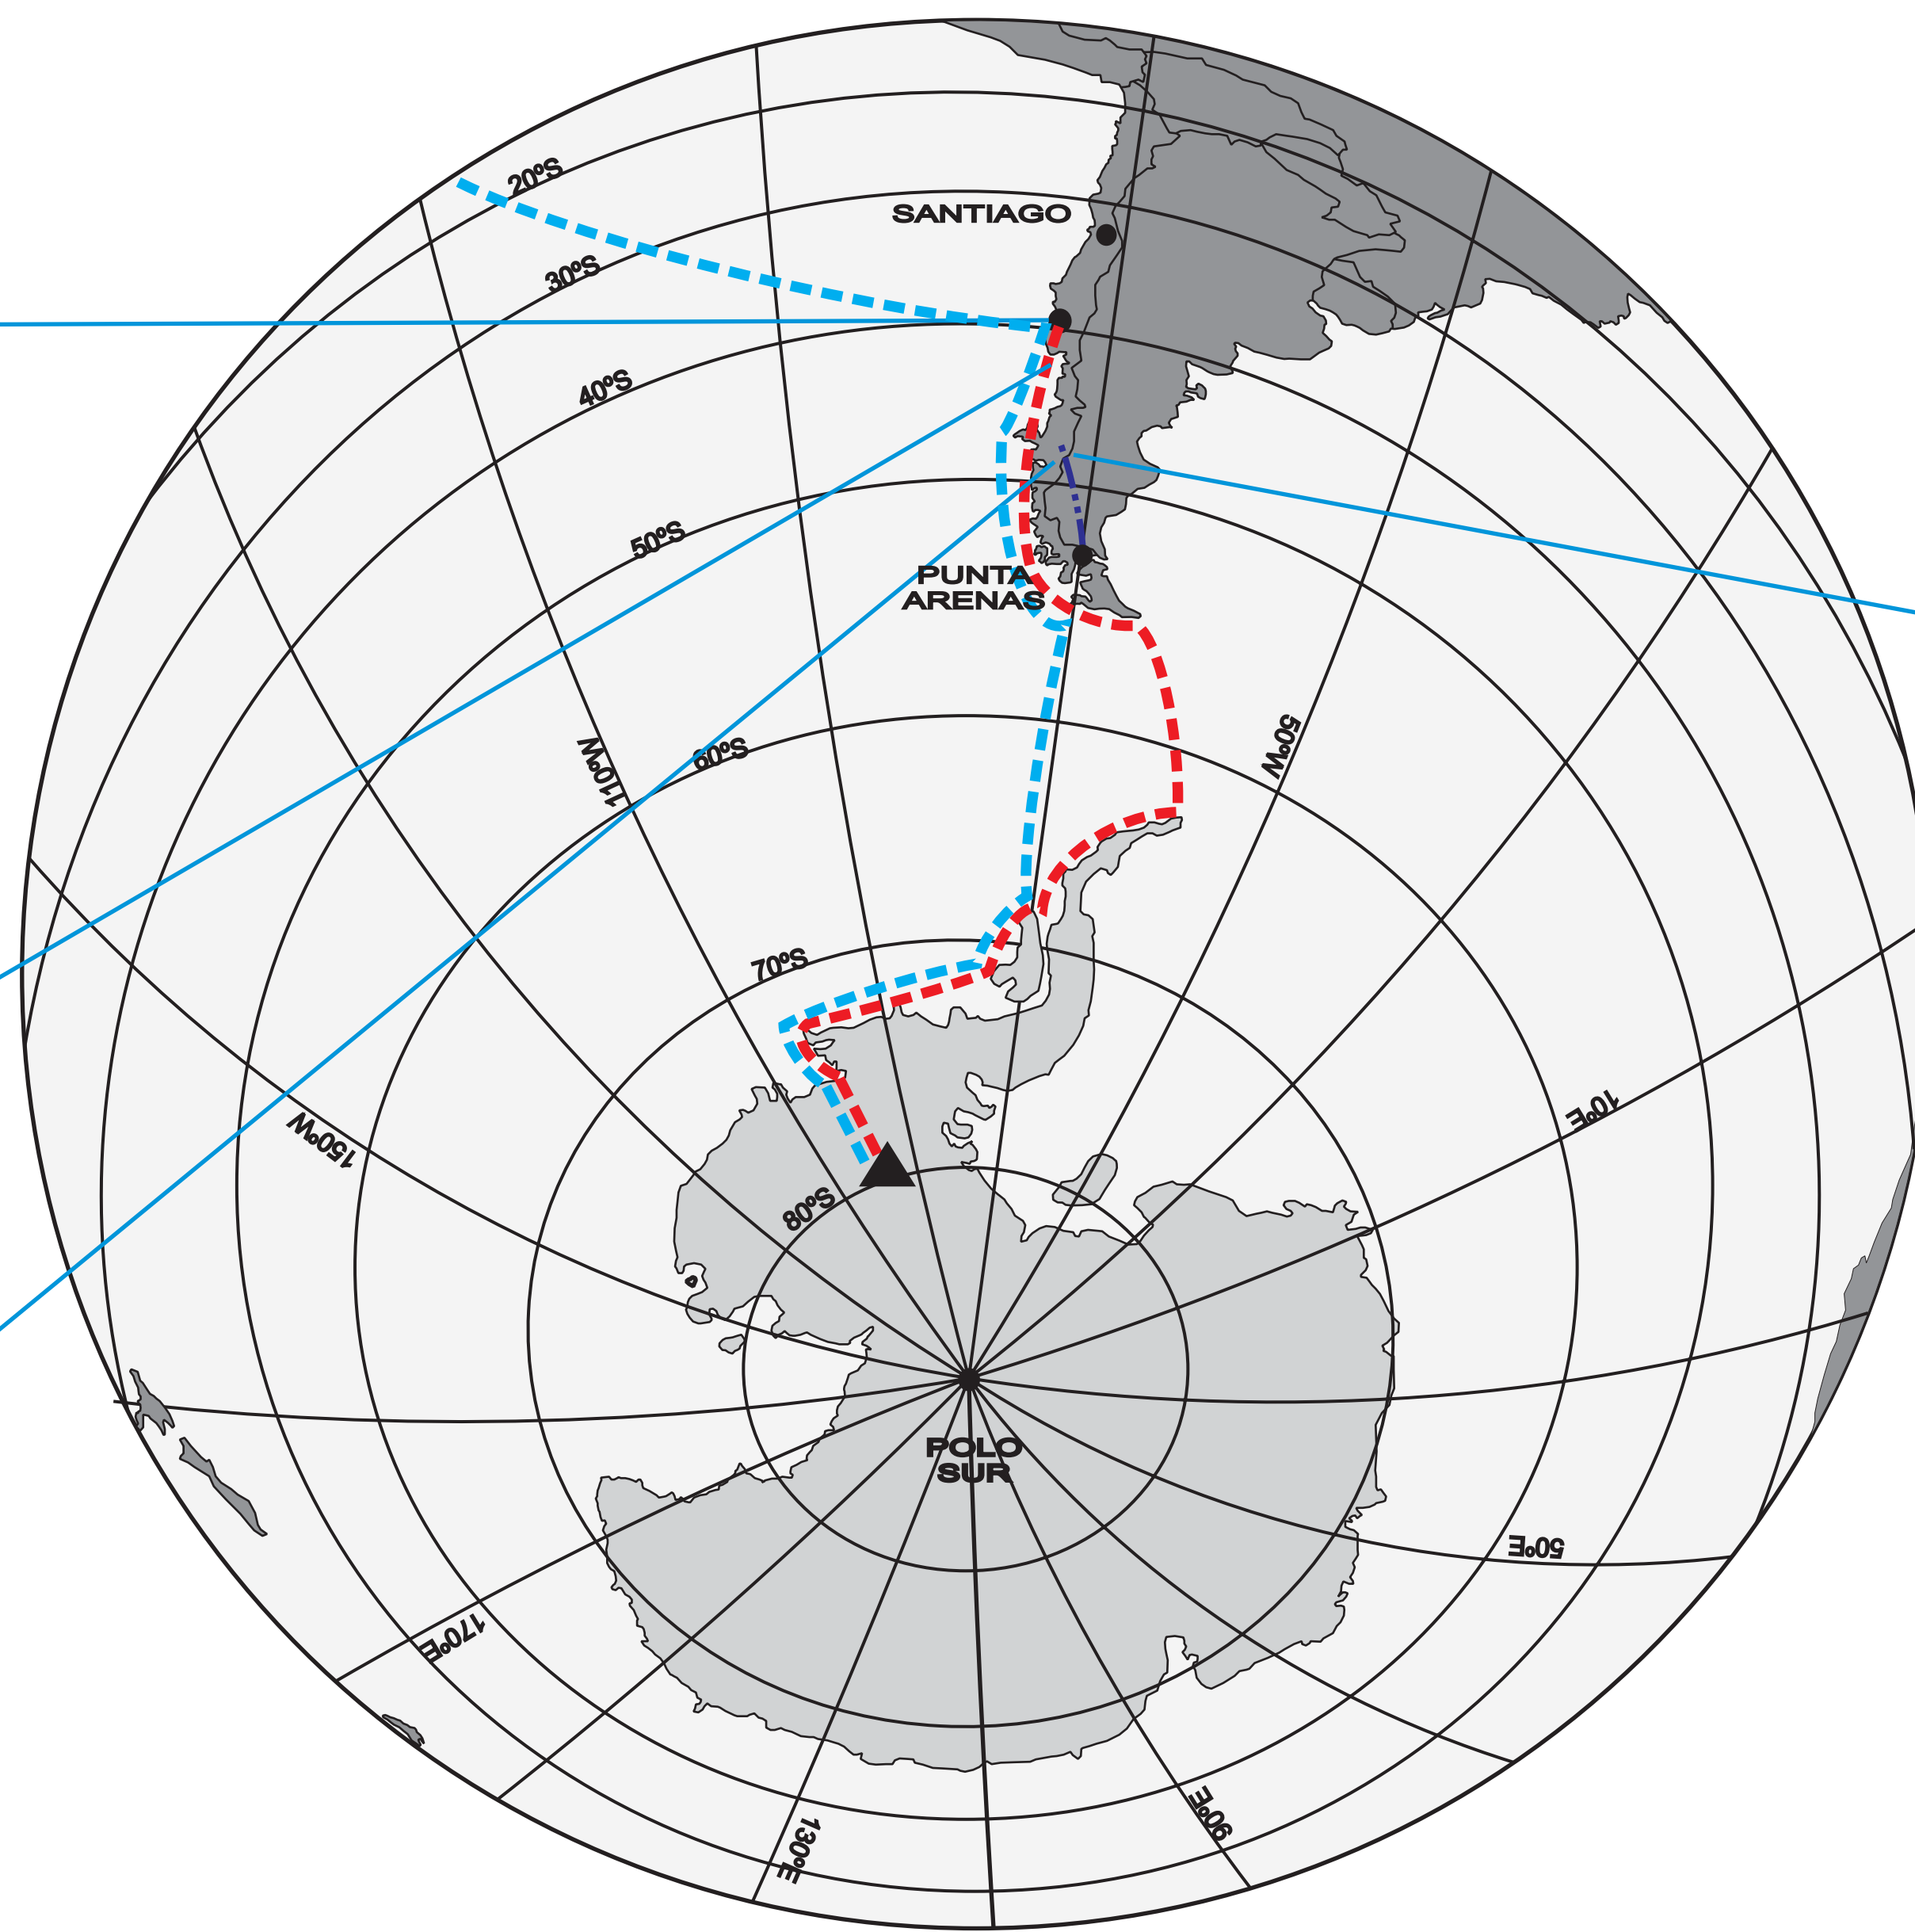

Next TOP: First Expedition to Mt. Vinson Antarctica by Human & Nature's Power only!

TOP_{to}TOP
GLOBAL CLIMATE EXPEDITION

7-Summits non-stop round-the-world
by human power and nature's force

VALDIVIA

BASE CAMP

BLUE WHALE PROJECT
(www.ballenazul.org)

PASO DE LOS 4 GLACIARES

GREY GLACIER

FITZ ROY

SOUTHERN PATAGONIA ICEFIELD

PERITO MORENO GLACIER

CHILOE ISLAND

SOUTHERN PATAGONIA ICEFIELD

Join us!

Info: www.toptotop.org

ANTARCTICA

SUMMIT OF MOUNT VINSON