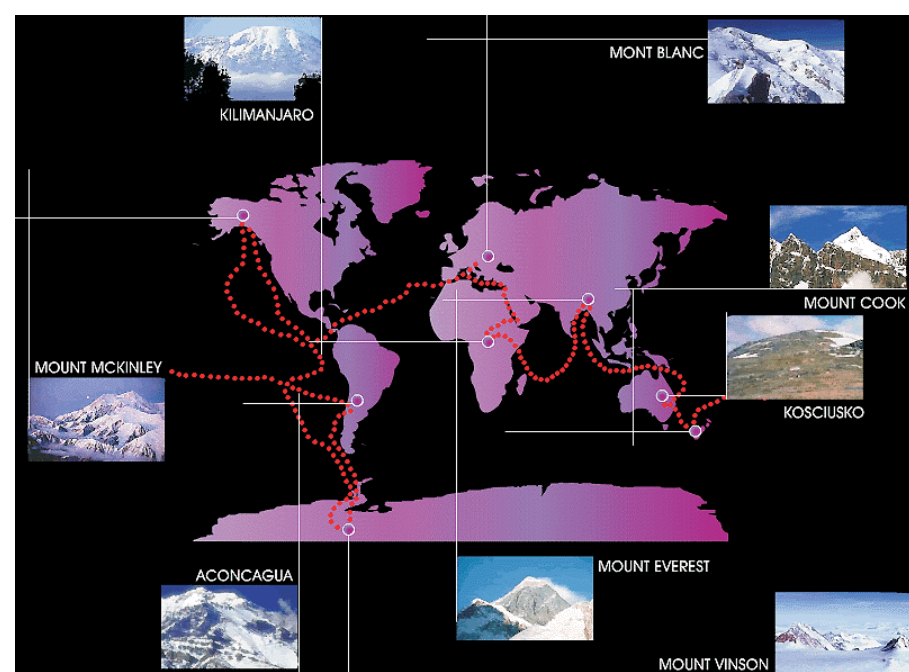

Next TOP: First Expedition to Mt. Vinson Antarctica by Human & Nature's Power only!

TOP_{to}TOP
GLOBAL CLIMATE EXPEDITION

7-Summits non-stop round-the-world
by human power and nature's force

VALDIVIA

BASE CAMP

BLUE WHALE PROJECT
(www.ballenazul.org)

PASO DE LOS 4 GLACIARES

GREY GLACIER

FITZ ROY

SOUTHERN PATAGONIA ICEFIELD

PERITO MORENO GLACIER

CHILOE ISLAND

SOUTHERN PATAGONIA ICEFIELD

Join us!

Info: www.toptotop.org

ANTARCTICA

SUMMIT OF MOUNT VINSON